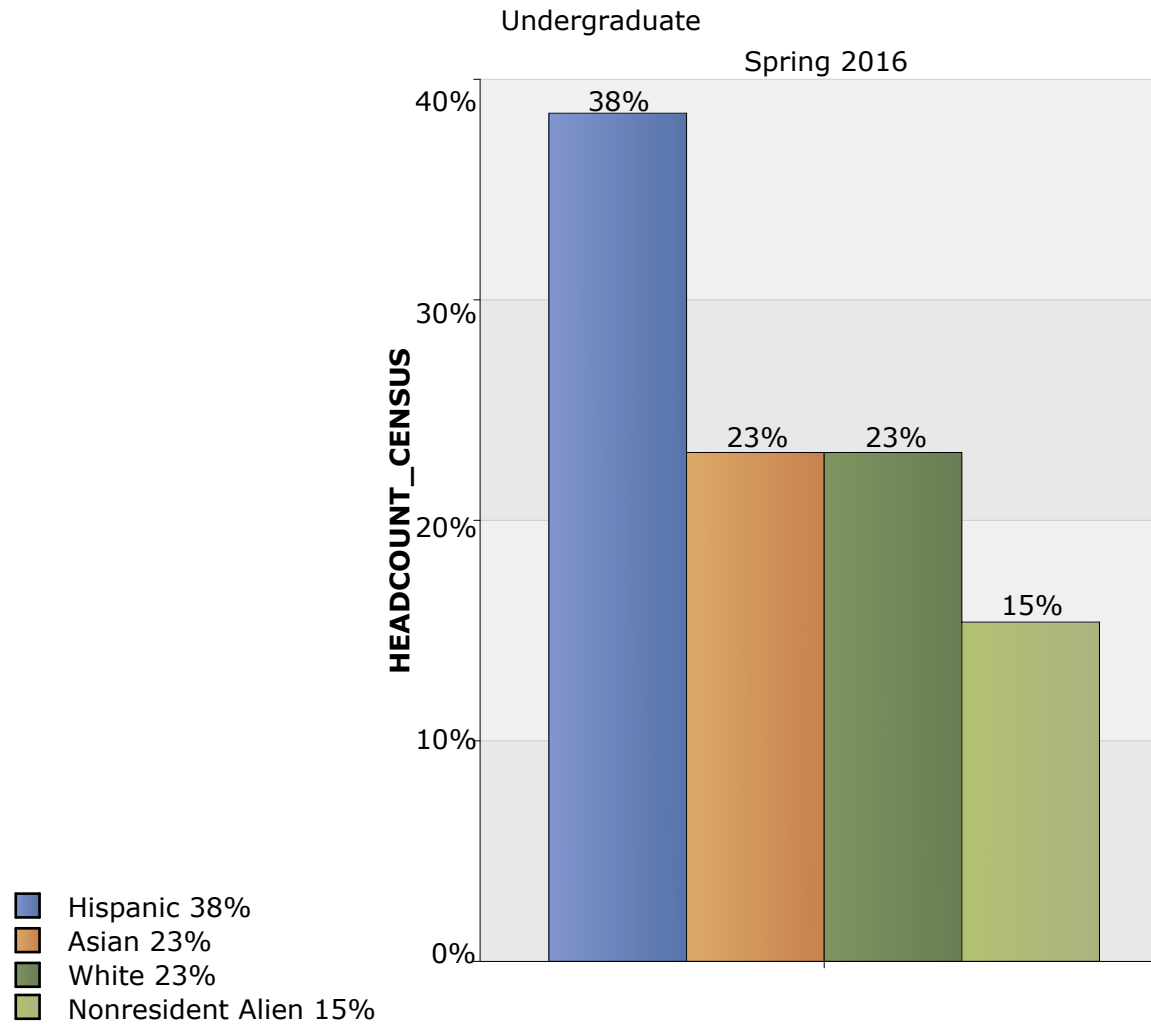

First-Time Freshmen Enrollment by Ethnicity

Headcount - All Students

	Spring 2012	Spring 2013	Spring 2014	Spring 2015	Spring 2016
Hispanic	8	10	7	5	5
Asian	4	3	0	1	3
Black	2	1	1	0	0
Pacific Islander	0	1	0	0	0
White	2	1	0	2	3
Two or more races	3	1	0	1	0
Decline to State/Unknown	0	0	1	0	0
Nonresident Alien	0	1	3	1	2
Total Undergraduate	19	18	12	10	13
Hispanic	42%	56%	58%	50%	38%
Asian	21%	17%	0%	10%	23%
Black	11%	6%	8%	0%	0%
Pacific Islander	0%	6%	0%	0%	0%
White	11%	6%	0%	20%	23%
Two or more races	16%	6%	0%	10%	0%
Decline to State/Unknown	0%	0%	8%	0%	0%
Nonresident Alien	0%	6%	25%	10%	15%
Total Undergraduate	100%	100%	100%	100%	100%

[Glossary of Terms](#)

First-Time Freshmen Enrollment by Ethnicity

Headcount - All Students

[Glossary of Terms](#)